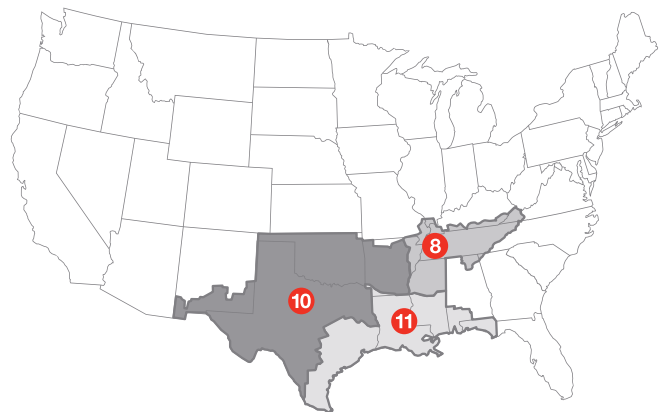

Flagstone†

Twilight Black†

Peppermill Gray†

Color Availability Map

ENERGY STAR® is for roofs too.

Similar to the energy-efficient appliances in your home, roofing products can provide energy-saving qualities. Owens Corning™ Oakridge® Roofing Shingles in Shasta White can help reduce your energy bills when installed properly. These shingles reflect solar energy, decreasing the amount of heat transferred to a home's interior – and the amount of air conditioning needed to keep it comfortable. Actual savings will vary based on geographic location and individual building characteristics. Call 1-800-GET-PINK® or 1-888-STAR-YES for more information.